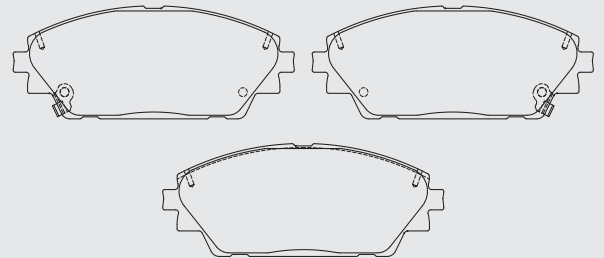

NEW TO MARKET[★]

Brake Pads for Mazda CX 30

NISSHINBO

PART-NO.: NP5089

Make	Model	Type	Year	Axle
MAZDA (CHANGAN)	CX-30	2.0	05/20	front

At TMD Friction we are proud of our ability to deliver premium O.E. braking solutions to the global aftermarket, proving our credentials as industry leaders for friction products. As part of the Nisshinbo group – the largest original friction supplier to Asian vehicles – we provide our customers with an unrivalled range of O.E. brake friction for Asian vehicles with the Nisshinbo brand.