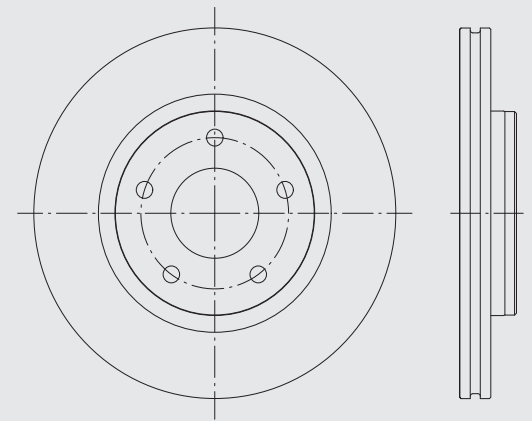

NEW TO MARKET★

Brake Discs for Nissan Juke

NISSHINBO

PART-NO.: ND2054K

Make	Model	Type	Year	Axle
NISSAN	JUKE (F15)	1.6	07/18	front

At TMD Friction we are proud of our ability to deliver premium O.E. braking solutions to the global aftermarket, proving our credentials as industry leaders for friction products. As part of the Nisshinbo group – the largest original friction supplier to Asian vehicles – we provide our customers with an unrivalled range of O.E. brake friction for Asian vehicles with the Nisshinbo brand.